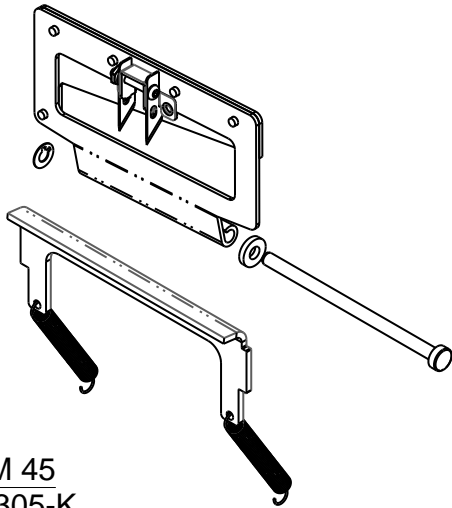

ITEM 45
FM-305-K
TAB CUTTER SHEAR BLADE KIT