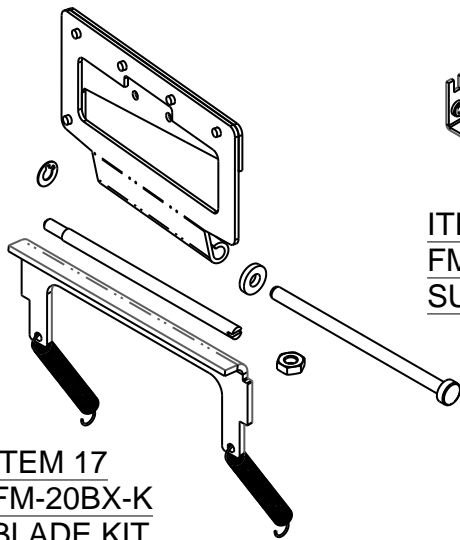

**Better Packages, Inc.®**

Shelton, CT 06484

ITEM 14  
FM-5 - COVER

ITEM 15  
FF-610-0 - WATER BOTTLE

FM-16-X

TS33-006-01  
TS33-006-02

ITEM 16  
PRESSURE PLATE ASSY

ITEM 17  
FM-20BX-K  
BLADE KIT